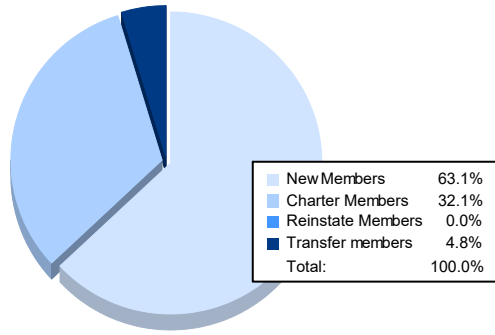

Year	New Clubs	Dropped Clubs	Gain/ Loss Clubs	New Members	Charter Members	Reinstate Members	Transfer Members	Total Member Added	Total Members Dropped	Gain/ Loss Members
2016-2017	0	3	-3	133	1	7	7	148	174	-26
2017-2018	1	0	1	137	25	3	5	170	155	15
2018-2019	0	0	0	123	2	0	4	129	107	22
2019-2020	0	0	0	61	3	3	7	74	133	-59
2020-2021	1	0	1	53	27	0	4	84	121	-37
<b>Average</b>	<b>0</b>	<b>1</b>	<b>0</b>	<b>101</b>	<b>12</b>	<b>3</b>	<b>5</b>	<b>121</b>	<b>138</b>	<b>-17</b>

### Membership Composition June 2021 Cumulative