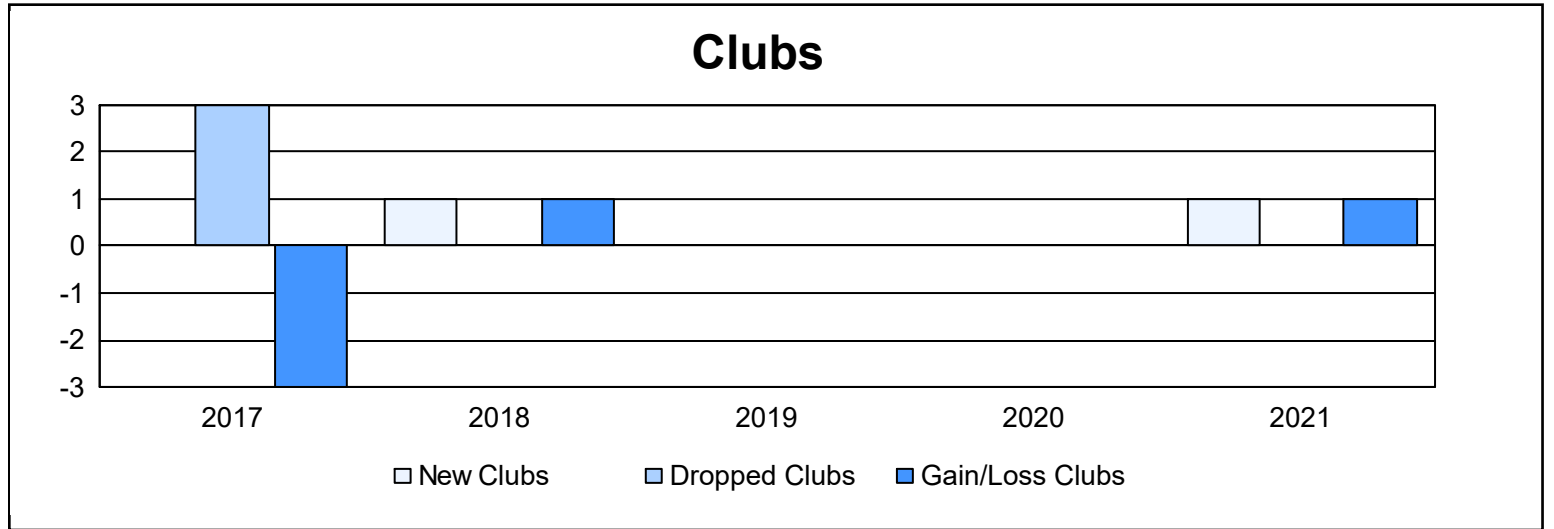

Year	New Clubs	Dropped Clubs	Gain/ Loss Clubs	New Members	Charter Members	Reinstate Members	Transfer Members	Total Member Added	Total Members Dropped	Gain/ Loss Members
2016-2017	0	3	-3	133	1	7	7	148	174	-26
2017-2018	1	0	1	137	25	3	5	170	155	15
2018-2019	0	0	0	123	2	0	4	129	107	22
2019-2020	0	0	0	61	3	3	7	74	133	-59
2020-2021	1	0	1	53	27	0	4	84	121	-37
<b>Average</b>	<b>0</b>	<b>1</b>	<b>0</b>	<b>101</b>	<b>12</b>	<b>3</b>	<b>5</b>	<b>121</b>	<b>138</b>	<b>-17</b>

### Membership Composition June 2021 Cumulative