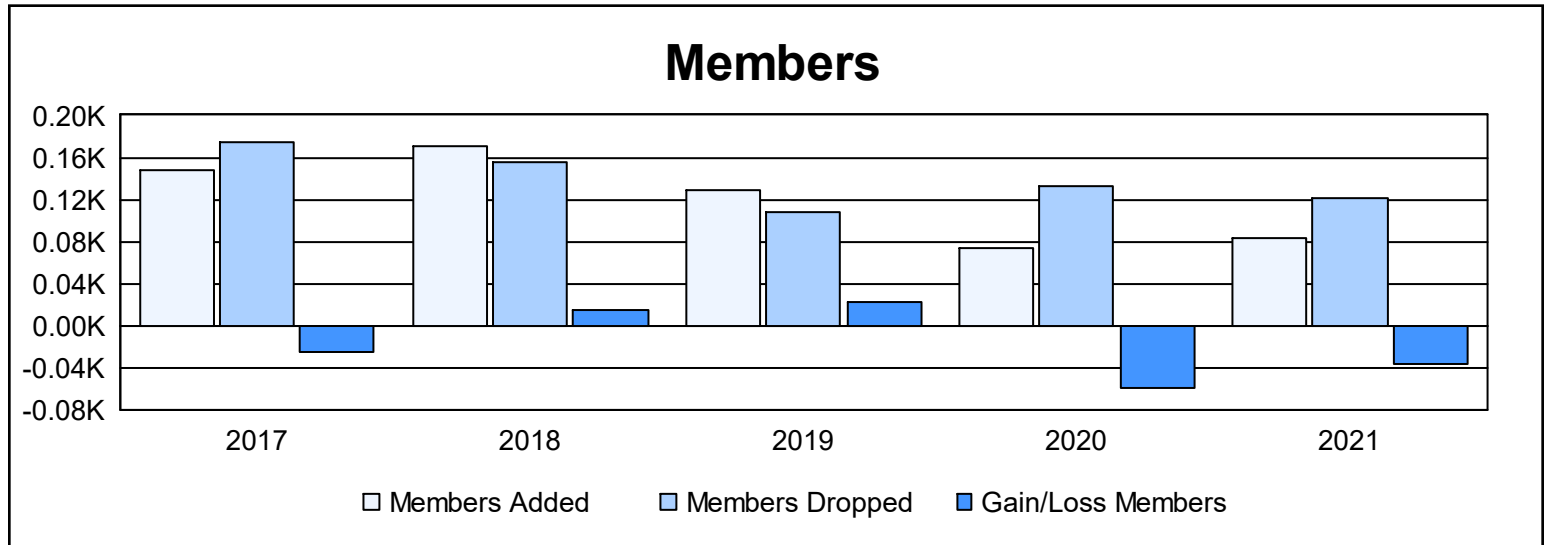

Year	New Clubs	Dropped Clubs	Gain/ Loss Clubs	New Members	Charter Members	Reinstate Members	Transfer Members	Total Member Added	Total Members Dropped	Gain/ Loss Members
2016-2017	0	3	-3	133	1	7	7	148	174	-26
2017-2018	1	0	1	137	25	3	5	170	155	15
2018-2019	0	0	0	123	2	0	4	129	107	22
2019-2020	0	0	0	61	3	3	7	74	133	-59
2020-2021	1	0	1	53	27	0	4	84	121	-37
<b>Average</b>	<b>0</b>	<b>1</b>	<b>0</b>	<b>101</b>	<b>12</b>	<b>3</b>	<b>5</b>	<b>121</b>	<b>138</b>	<b>-17</b>

### Membership Composition June 2021 Cumulative